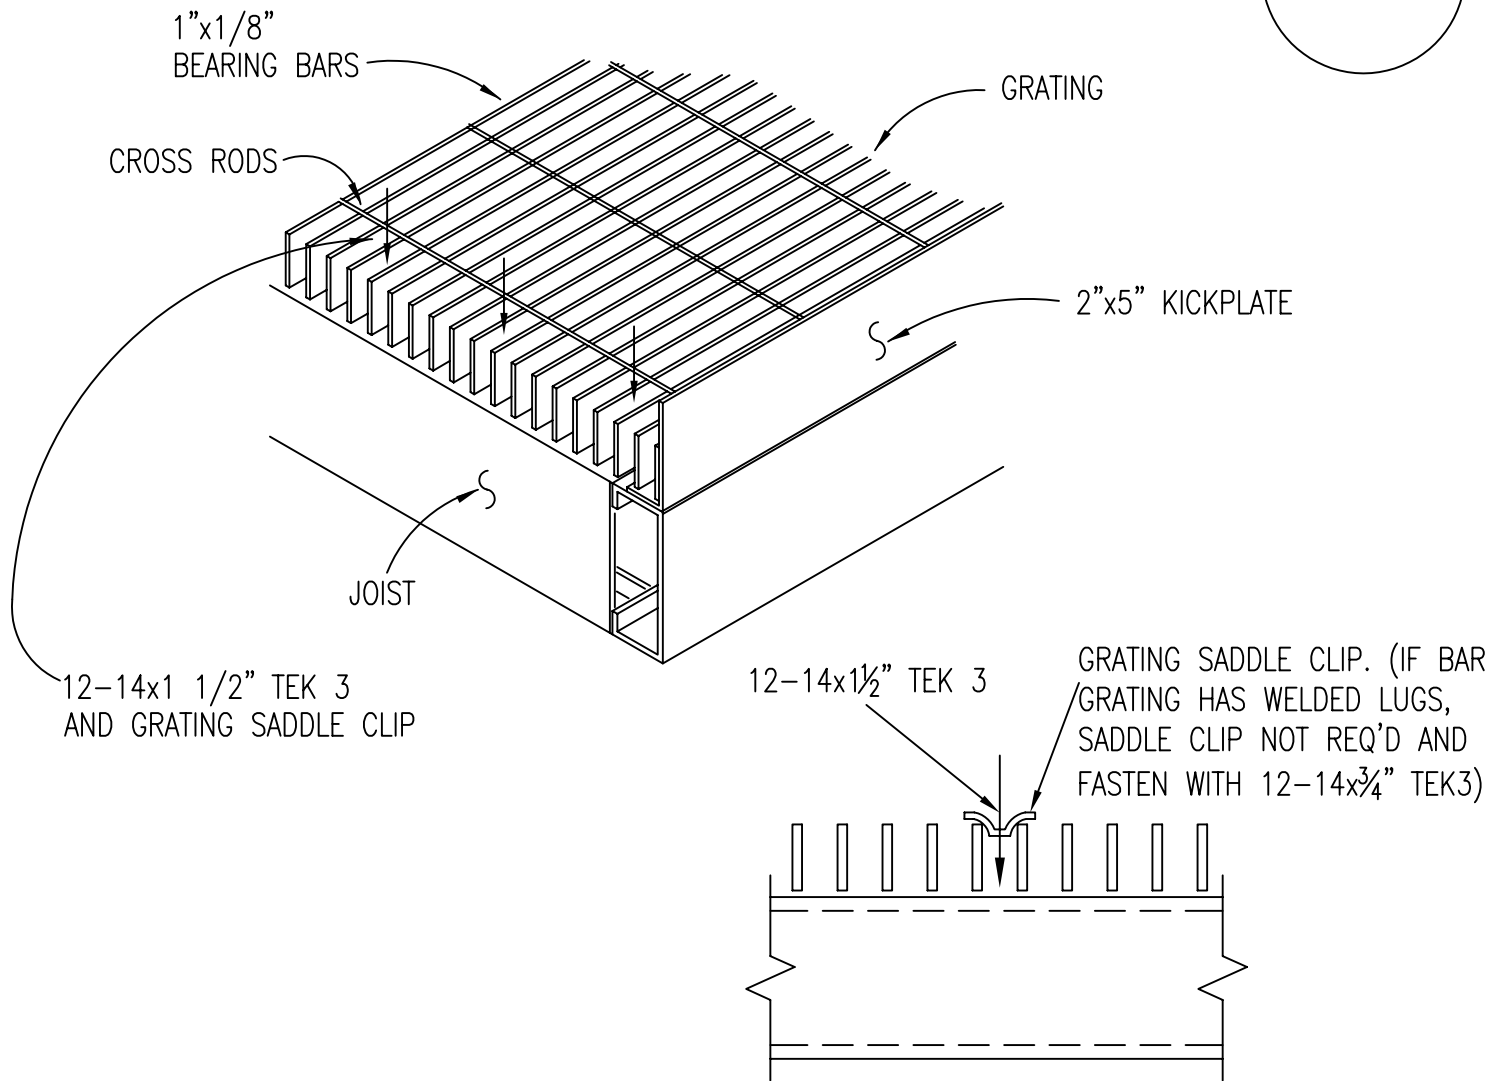

Cubic Designs Inc.

16770 WEST VICTOR ROAD
 NEW BERLIN, WI 53151
 262-789-1966 800-826-7061 FAX: 262-789-1970

BAR GRATING LAYOUT

GRATING

DETAIL

SIZE:	BEARING BARS:	WT/PSF	Sx(IN ³)	Mx(IN#)
19W4	1"x1/8"	5.1	.216	3888